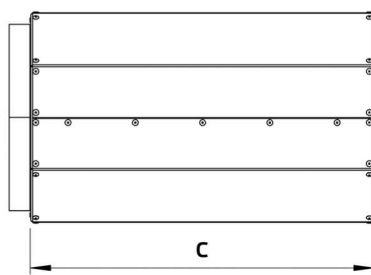

Datasheet

Product type: **Duct Silencer**
 Product ID: 158003
 Product name: SD 00400 500 R 05

A	mm	590	<ul style="list-style-type: none"> · Duct Silencer, rigid · Mineralwool insulation · Sheet steel, galvanized
B	mm	430	
C	mm	460	
Weight	kg	11.4	