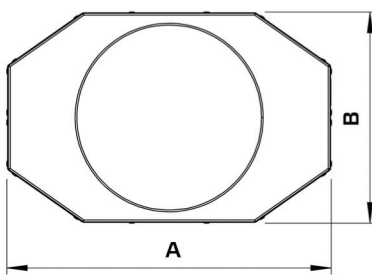

Datasheet

Product type: **Duct Silencer**
 Product ID: 158003
 Product name: SD 00400 500 R 05

A	mm	590	<ul style="list-style-type: none"> · Duct Silencer, rigid · Mineralwool insulation · Sheet steel, galvanized
B	mm	430	
C	mm	460	
Weight	kg	11.4	