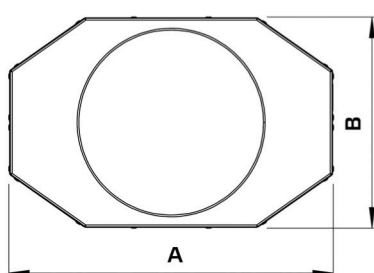

Datasheet

Product type: **Duct Silencer**
 Product ID: 158074
 Product name: SD 00150 500 R 05

A	mm	345	· Duct Silencer, rigid · Mineralwool insulation · Sheet steel, galvanized
B	mm	221	
C	mm	460	
Weight	kg	5.1	