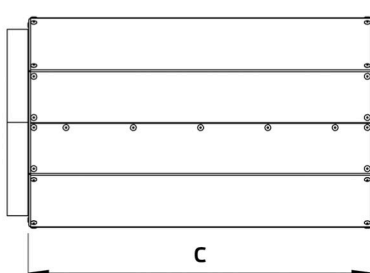

Datasheet

Product type: **Duct Silencer**
 Product ID: 158074
 Product name: SD 00150 500 R 05

A	mm	345	· Duct Silencer, rigid · Mineralwool insulation · Sheet steel, galvanized
B	mm	221	
C	mm	460	
Weight	kg	5.1	