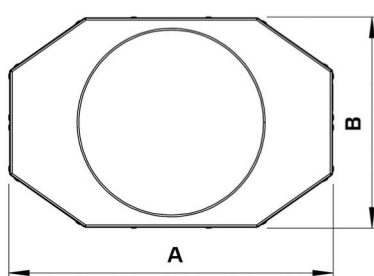

Datasheet

Product type: **Duct Silencer**
 Product ID: 158128
 Product name: SD 00160 500 R 05

A	mm	345	· Duct Silencer, rigid · Mineralwool insulation · Sheet steel, galvanized
B	mm	221	
C	mm	460	
Weight	kg	5.1	