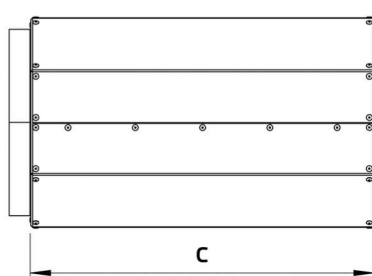

Datasheet

Product type: **Duct Silencer**
 Product ID: 158128
 Product name: SD 00160 500 R 05

A	mm	345	· Duct Silencer, rigid · Mineralwool insulation · Sheet steel, galvanized
B	mm	221	
C	mm	460	
Weight	kg	5.1	