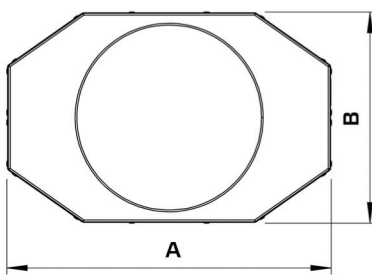

# Datasheet

Product type: **Duct Silencer**  
 Product ID: 158326  
 Product name: SD 00280 500 R 05

A	mm	525	<ul style="list-style-type: none"> <li>· Duct Silencer, rigid</li> <li>· Mineralwool insulation</li> <li>· Sheet steel, galvanized</li> </ul>
B	mm	345	
C	mm	460	
Weight	kg	8.9	