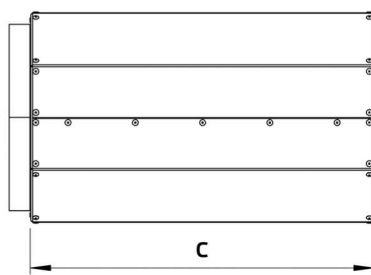

# Datasheet

Product type: **Duct Silencer**  
 Product ID: 158361  
 Product name: SD 00315 500 R 05

A	mm	525	<ul style="list-style-type: none"> <li>· Duct Silencer, rigid</li> <li>· Mineralwool insulation</li> <li>· Sheet steel, galvanized</li> </ul>
B	mm	345	
C	mm	460	
Weight	kg	8.8	