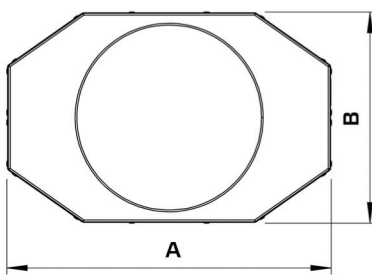

# Datasheet

Product type: **Duct Silencer**  
 Product ID: 158361  
 Product name: SD 00315 500 R 05

A	mm	525	<ul style="list-style-type: none"> <li>· Duct Silencer, rigid</li> <li>· Mineralwool insulation</li> <li>· Sheet steel, galvanized</li> </ul>
B	mm	345	
C	mm	460	
Weight	kg	8.8	