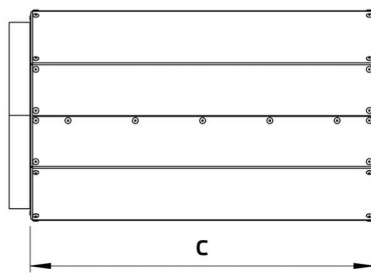

Datasheet

Product type: **Duct Silencer**
 Product ID: 158389
 Product name: SD 00355 500 R 05

A	mm	565	<ul style="list-style-type: none"> · Duct Silencer, rigid · Mineralwool insulation · Sheet steel, galvanized
B	mm	385	
C	mm	460	
Weight	kg	9.8	