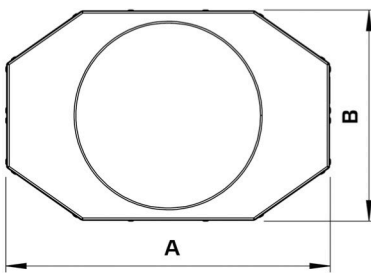

Datasheet

Product type: **Duct Silencer**
 Product ID: 158389
 Product name: SD 00355 500 R 05

A	mm	565	<ul style="list-style-type: none"> · Duct Silencer, rigid · Mineralwool insulation · Sheet steel, galvanized
B	mm	385	
C	mm	460	
Weight	kg	9.8	